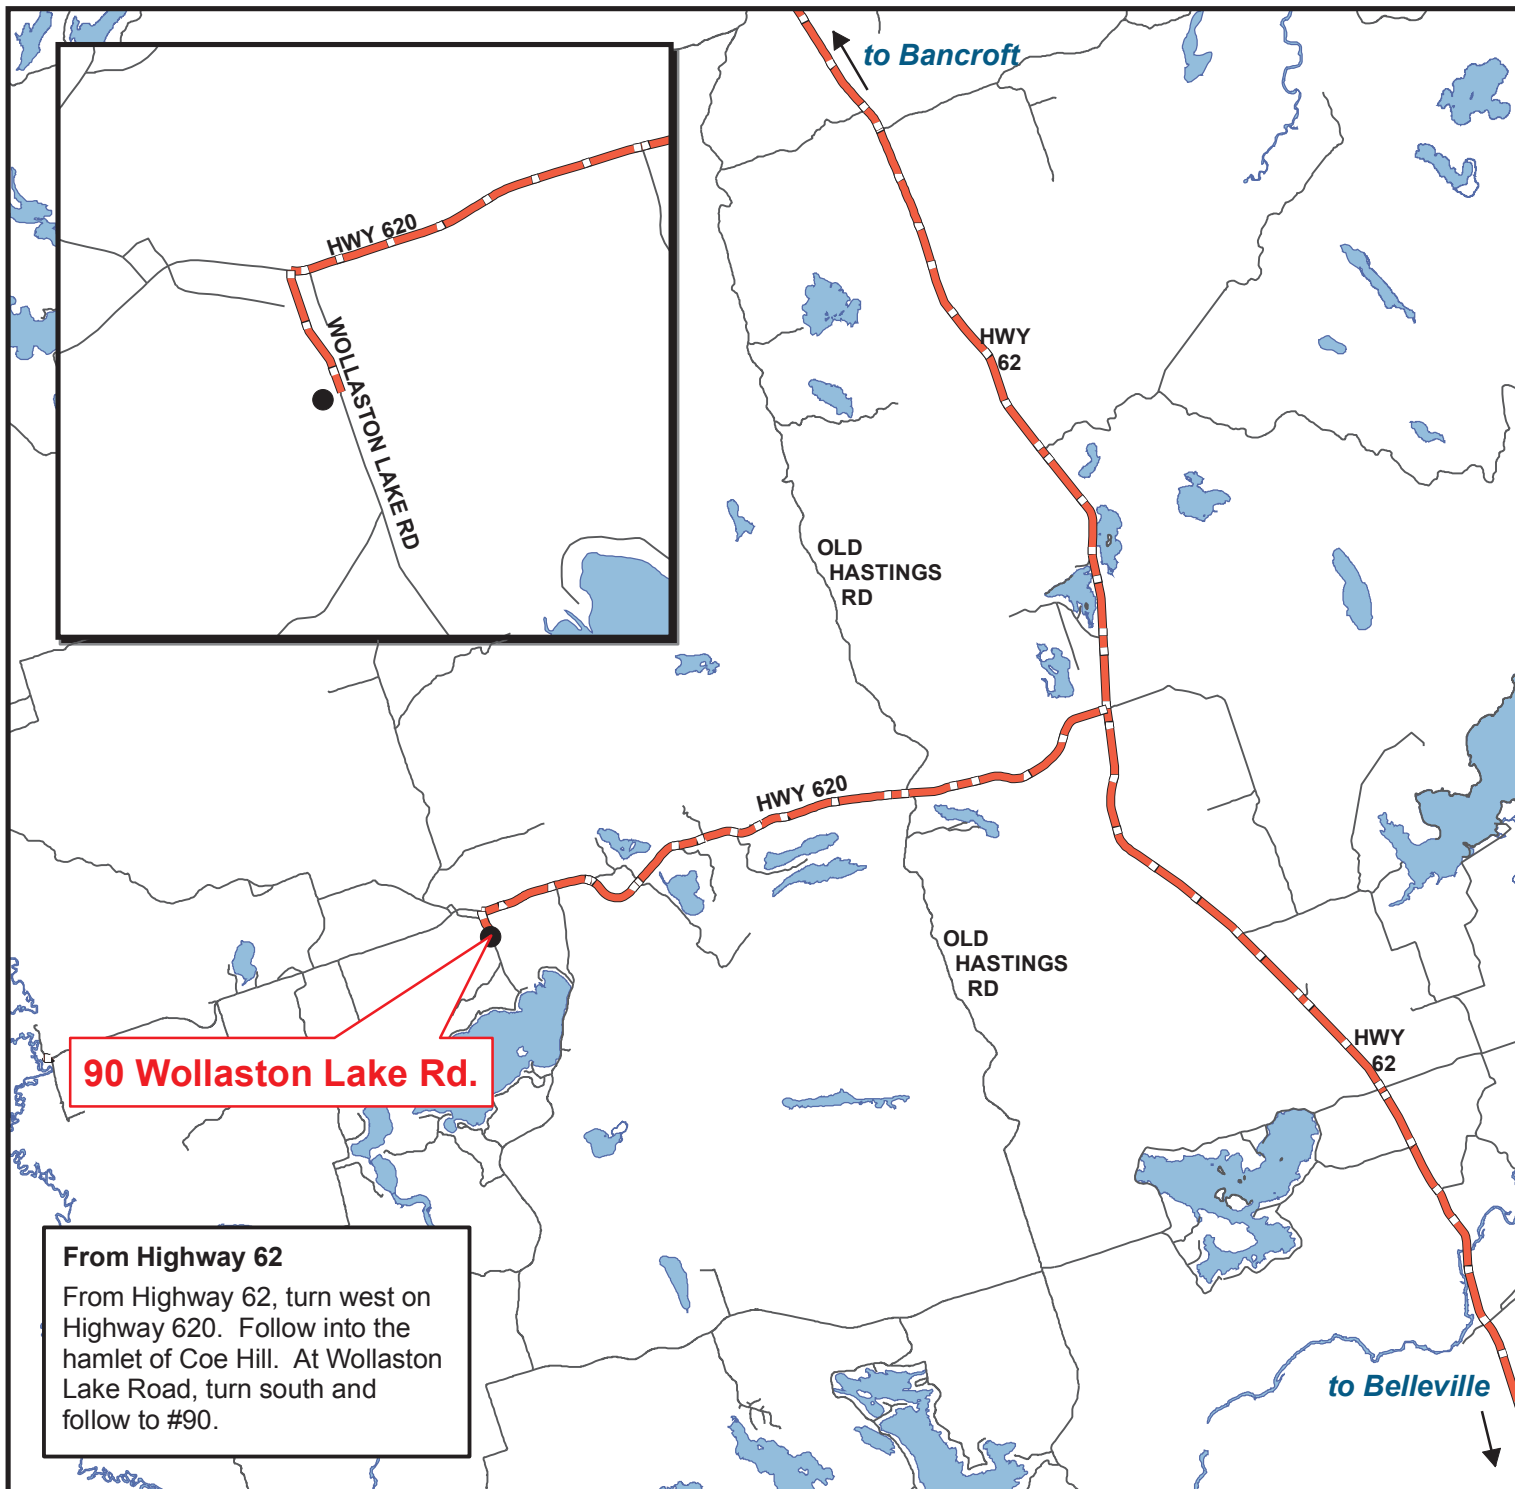

**Wollaston
90 Wollaston Lake Rd.
Coe Hill, Ontario**

613-337-5731

 From Hwy 62

Data Source: ODGE, MPAC & The County of Hastings
Reference: Produced by the County of Hastings with Data supplied under License by Members of the Ontario GeoSpatial Data Exchange. The County of Hastings disclaims all responsibility for errors, omissions or inaccuracies in this publication.

Producer: County of Hastings
Planning Department
Date: July 2005
Projection: NAD 1983 UTM
Zone 18

90 Wollaston Lake Rd.

From Highway 62

From Highway 62, turn west on Highway 620. Follow into the hamlet of Coe Hill. At Wollaston Lake Road, turn south and follow to #90.